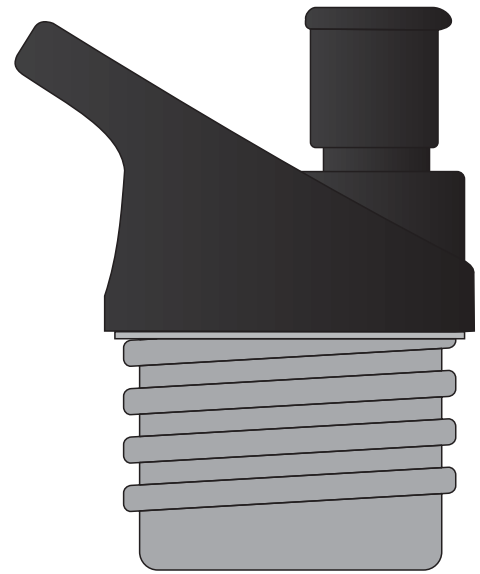

163mm

Rotary Digital Print

Actual Size: 90% when viewed on A4 paper

Bottle Colour

Engraves to

Laser Engraving

Flip Valve Lid

Actual Size: 100% when viewed on A4 paper

Flip Valve Lid

Sipper Lid

Carabiner Lid