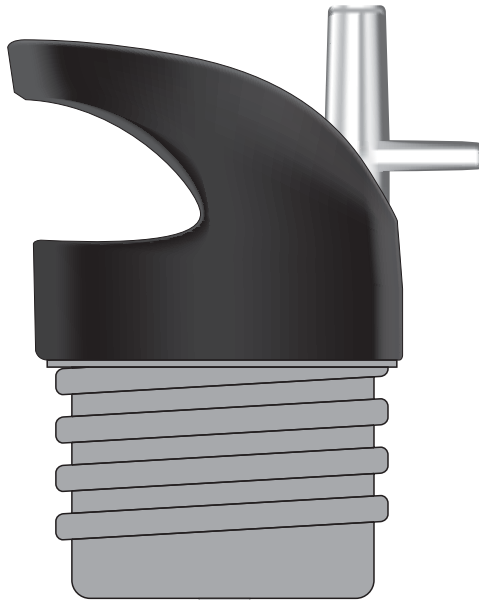

163mm

Rotary Digital Print

Actual Size: 90% when viewed on A4 paper

Bottle Colour

Engraves to

Laser Engraving

Flip Valve Lid

Actual Size: 100% when viewed on A4 paper

Flip Valve Lid

Sipper Lid

Carabiner Lid