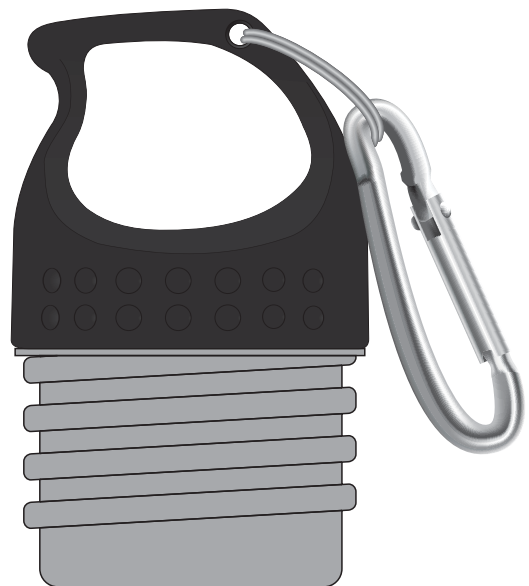

163mm

Rotary Digital Print

Actual Size: 90% when viewed on A4 paper

Bottle Colour

Engraves to

Laser Engraving

Flip Valve Lid

Actual Size: 100% when viewed on A4 paper

Flip Valve Lid

Sipper Lid

Carabiner Lid