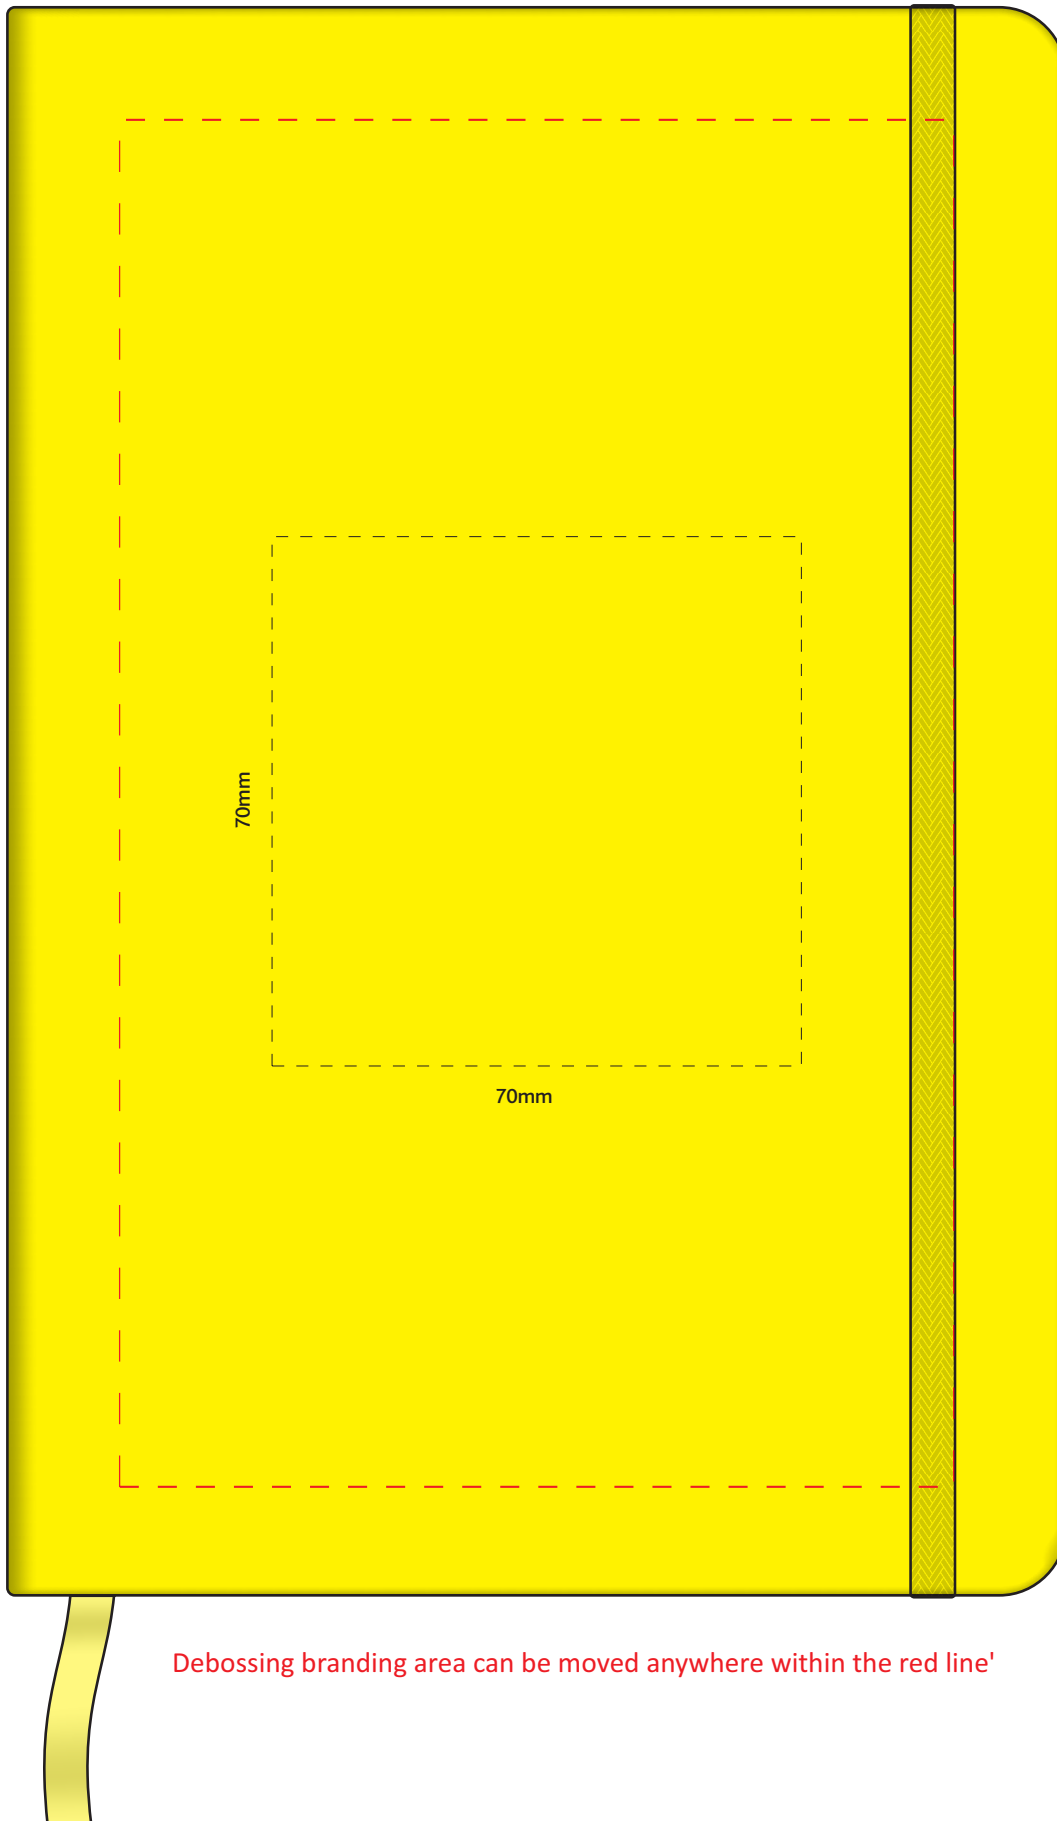

Actual Size: 100% when viewed on A4 paper

Direct Digital

Actual Size: 100% when viewed on A4 paper

Debossing

Debossing branding area can be moved anywhere within the red line'

Back