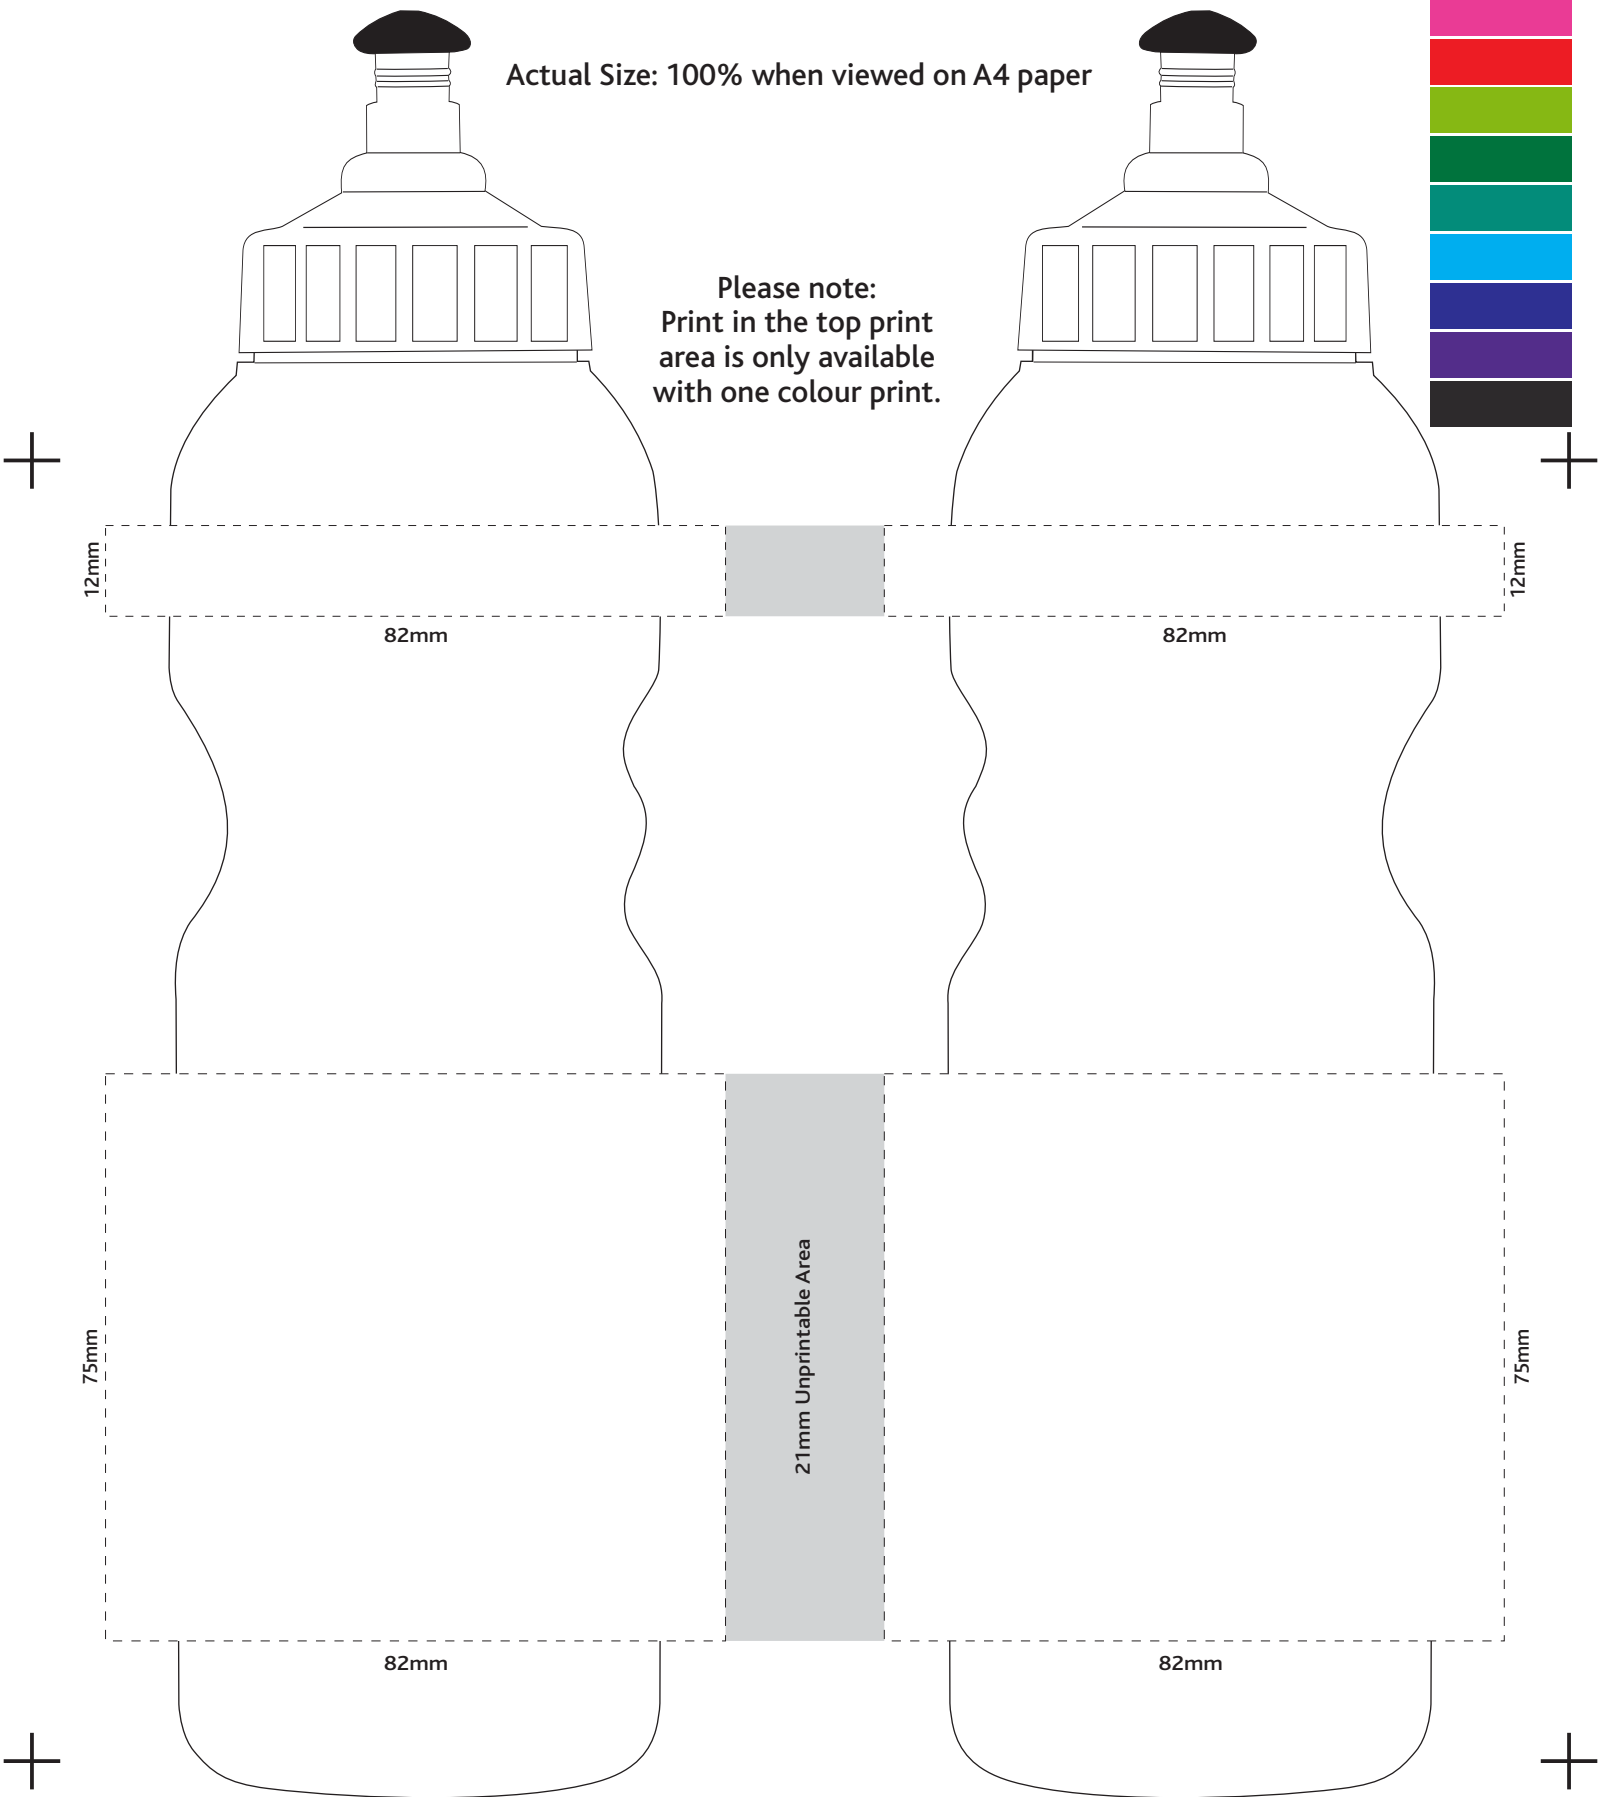

# Only one colour print available at top of bottle

Actual Size: 100% when viewed on A4 paper

Please note:  
Print in the top print  
area is only available  
with one colour print.

Screen Print